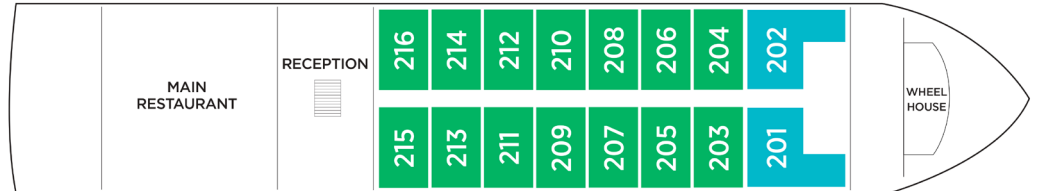

AMAMAGDALENA

Technical Data

- ◆ Built: 2024
- ◆ Length: 223 ft
- ◆ Width: 43 ft
- ◆ Crew: 30
- ◆ Staterooms: 30
- ◆ Passengers: 60
- ◆ Registry: Colombia

Deck Plan

Grand Suite	Salsa Deck Twin Balcony - 510 sq. ft
Luxury Suite	Cumbia Deck Twin Balcony - 306 sq. ft
Cat. A	Cumbia Deck Twin Balcony - 237 sq. ft
Cat. B	Salsa Deck Twin Balcony - 237 sq. ft
Cat. C	Salsa Deck Twin Balcony - 237 sq. ft

Luna Deck

Cumbia Deck

Salsa Deck

Stateroom Layout