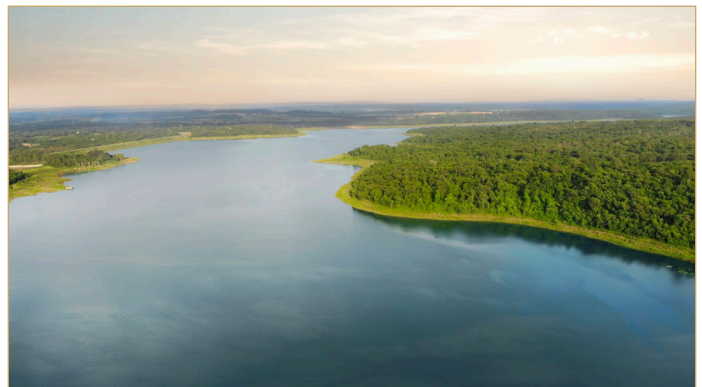

— Ship Fact Sheet —

AMAMAGDALENA

AmaMagdalena, artist rendering

Step aboard a world of unparalleled experiences and be warmly welcomed aboard our stunning newly designed *AmaMagdalena*, an intimate 60-passenger river cruise ship offering the luxury of space and sweeping views as you cruise Colombia's Magdalena River. This beautiful ship features a rejuvenating pool on the Sun Deck, a spacious fitness room, a Main Restaurant serving exquisite, regionally inspired Latin American cuisine and Western favourites and an intimate al fresco specialty dining experience. Stay tuned for more details coming soon!

*Available for a nominal fee.

Stateroom Accommodations:

Take in the splendour of the Magdalena River within the unparalleled comfort of its stunning namesake ship. Rest your eyes each night in your amenity-filled stateroom, each featuring AmaWaterways' signature twin-balcony staterooms, with both a French balcony and an outside balcony, from which you will wake up to a new view each day in one of Colombia's fascinating destinations. Each stateroom will also include a safe, mini-fridge, separate sitting area, desk, bathroom with shower, Entertainment-on-Demand and individually controlled air conditioning. Suites will also feature a bathtub.